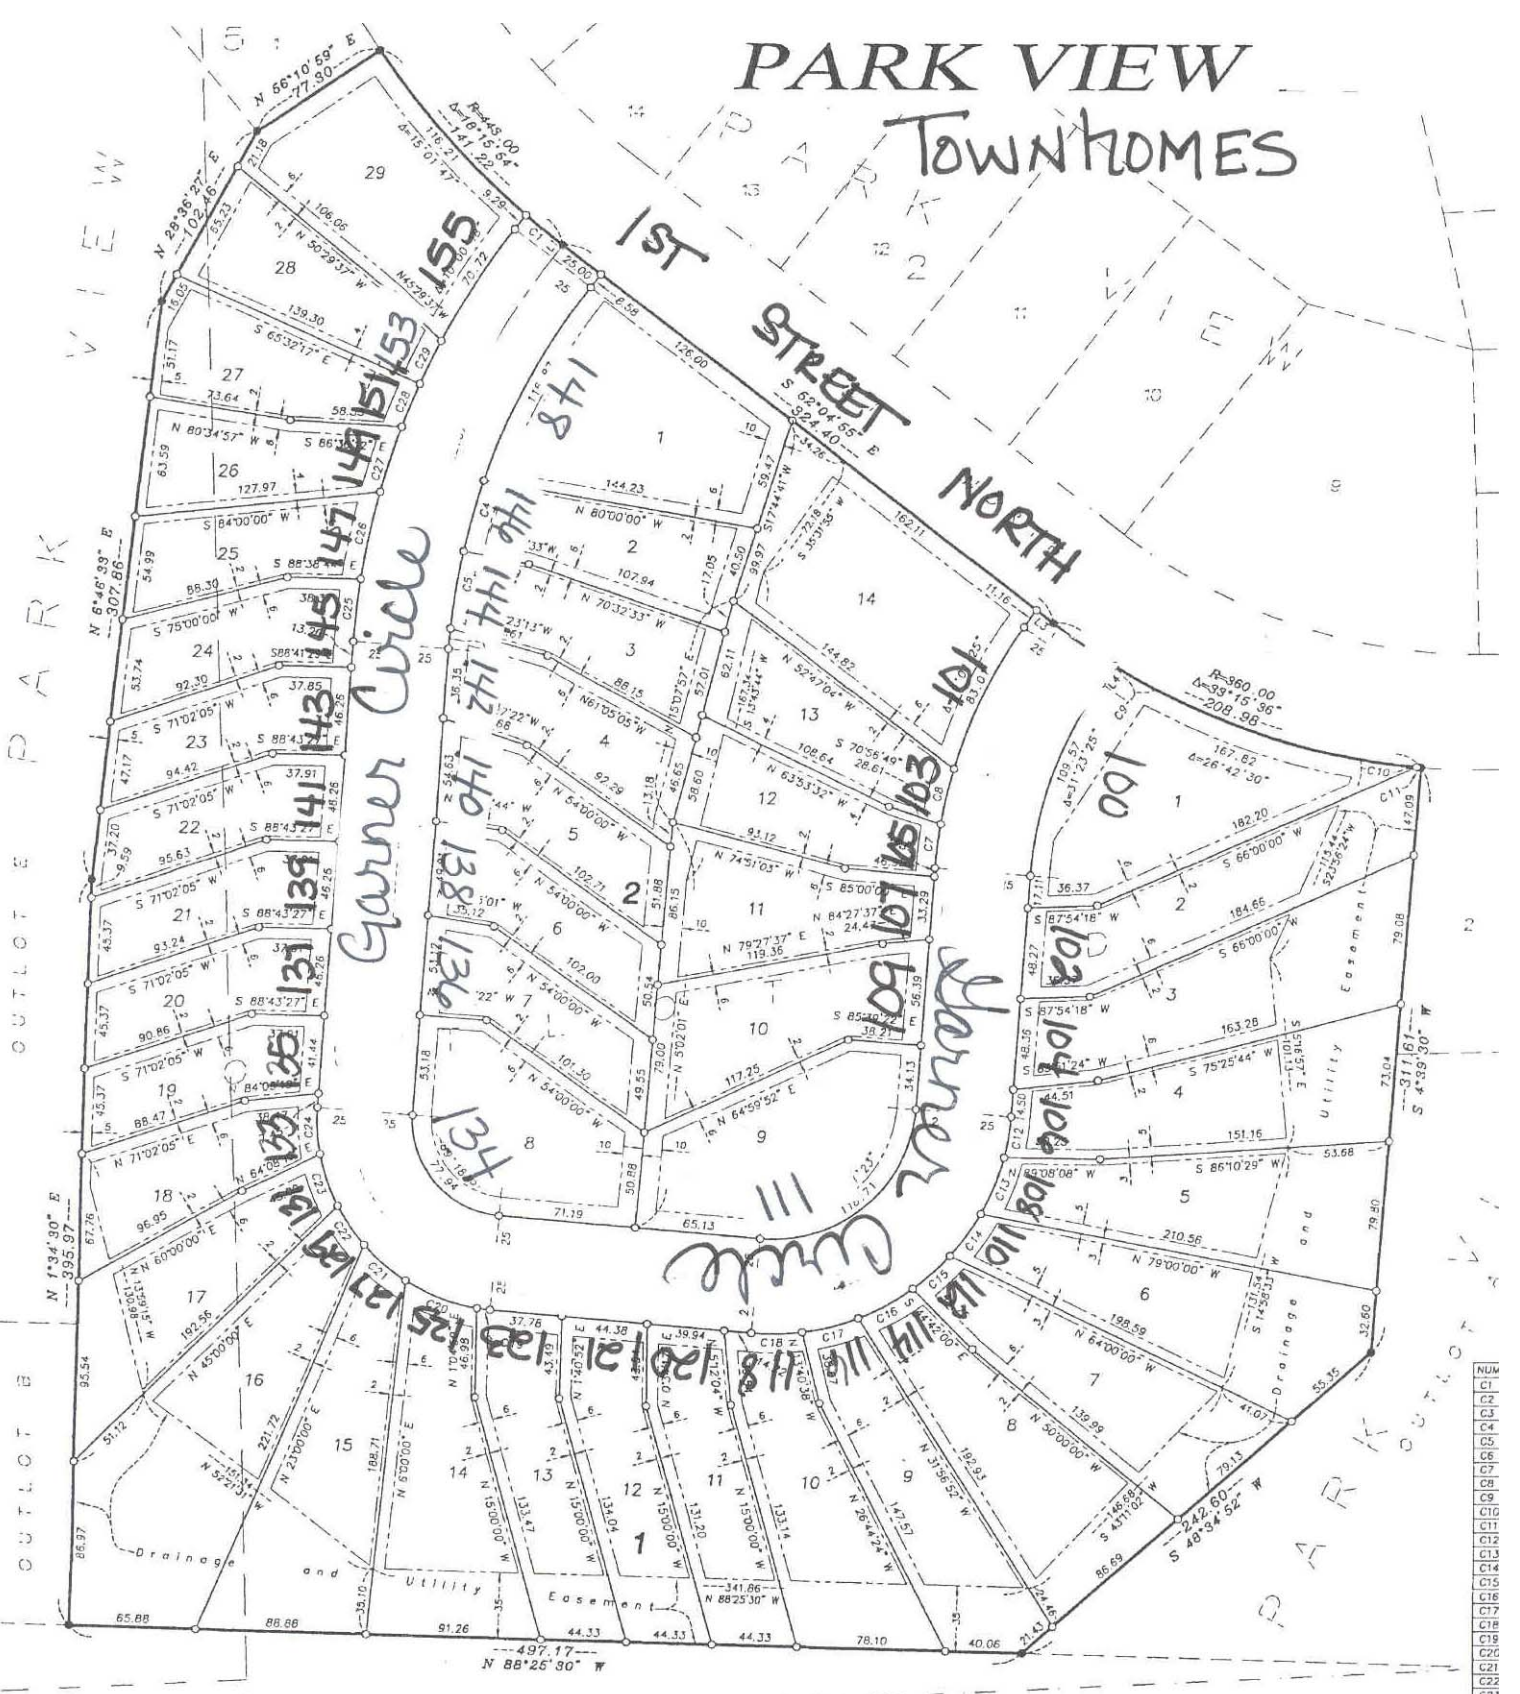

PARK VIEW TOWNHOMES

NUMBER	DISTANCE	DIRECTION
L1	8.58	S 37°55'06" W
L2	10.47	N 35°44'03" E
L3	11.29	N 52°04'55" W
L4	11.34	N 35°44'03" E

- NUM
- C1
- C2
- C3
- C4
- C5
- C6
- C7
- C8
- C9
- C10
- C11
- C12
- C13
- C14
- C15
- C16
- C17
- C18
- C19
- C20
- C21
- C22
- C23
- C24
- C25
- C26
- C27
- C28
- C29