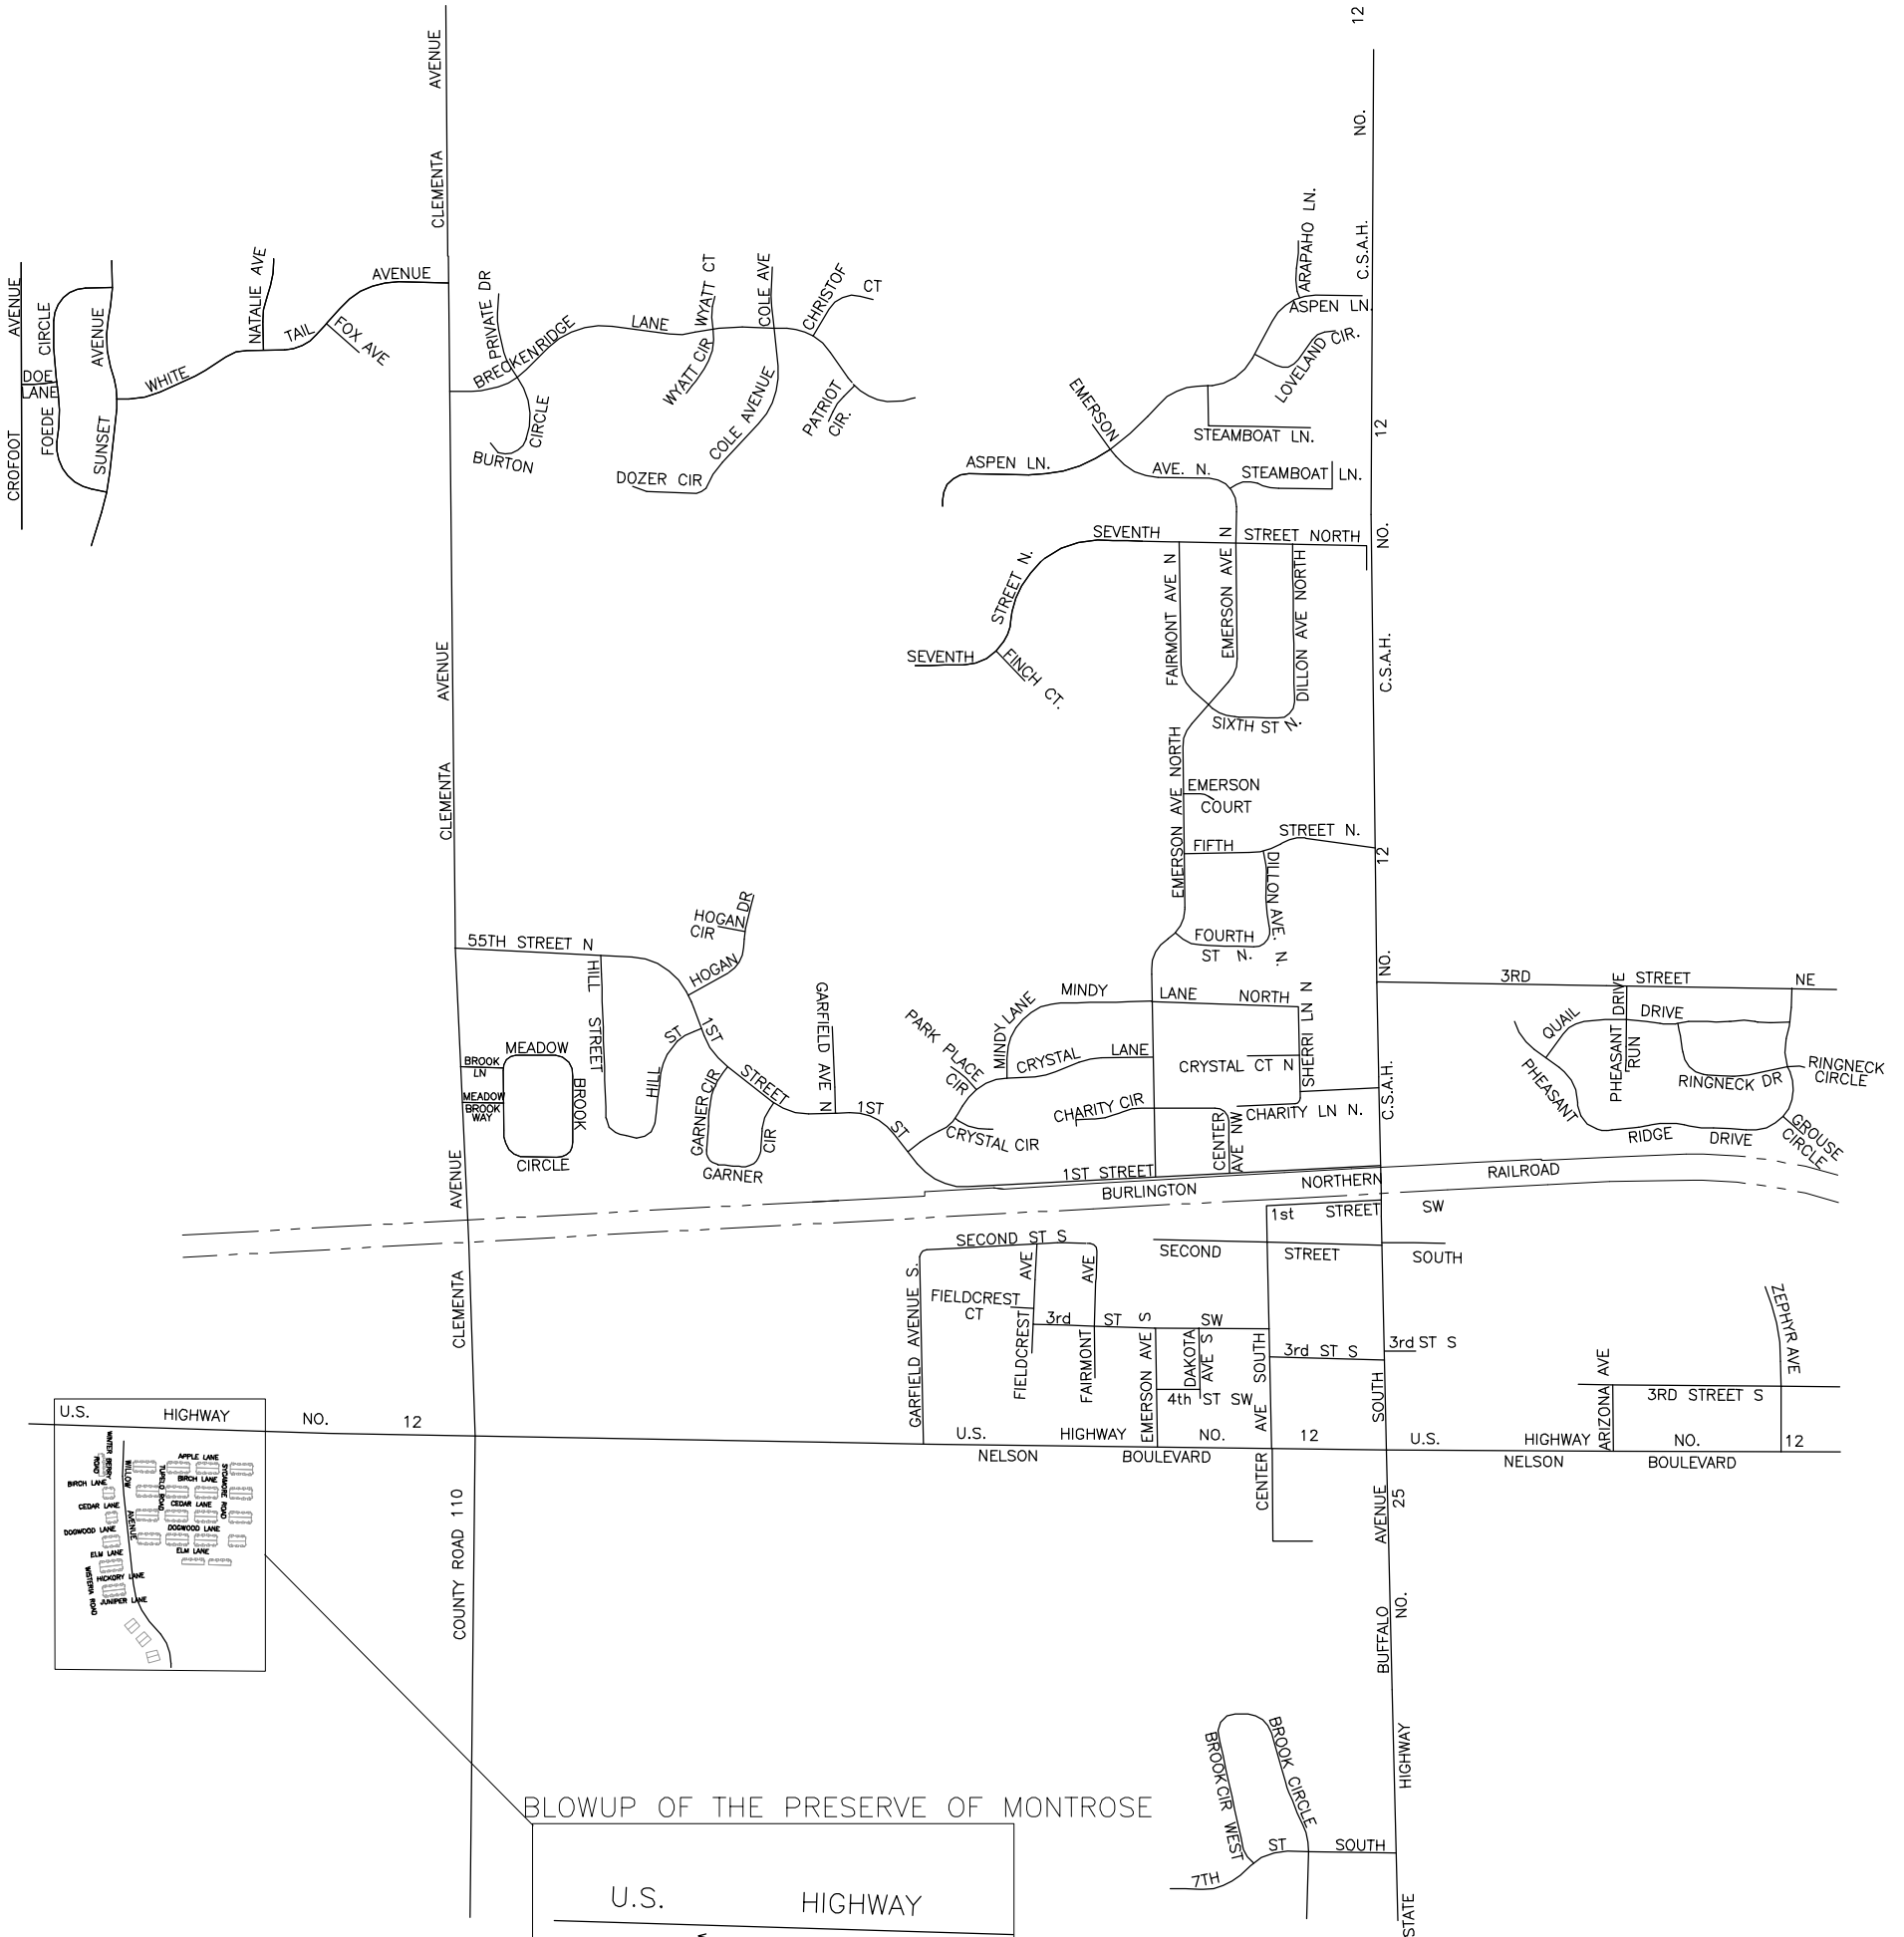

# STREET MAP

DECEMBER, 2008

## MAP OF THE CITY OF MONTROSE WRIGHT COUNTY, MINNESOTA

BLOWUP OF THE PRESERVE OF MONTROSE