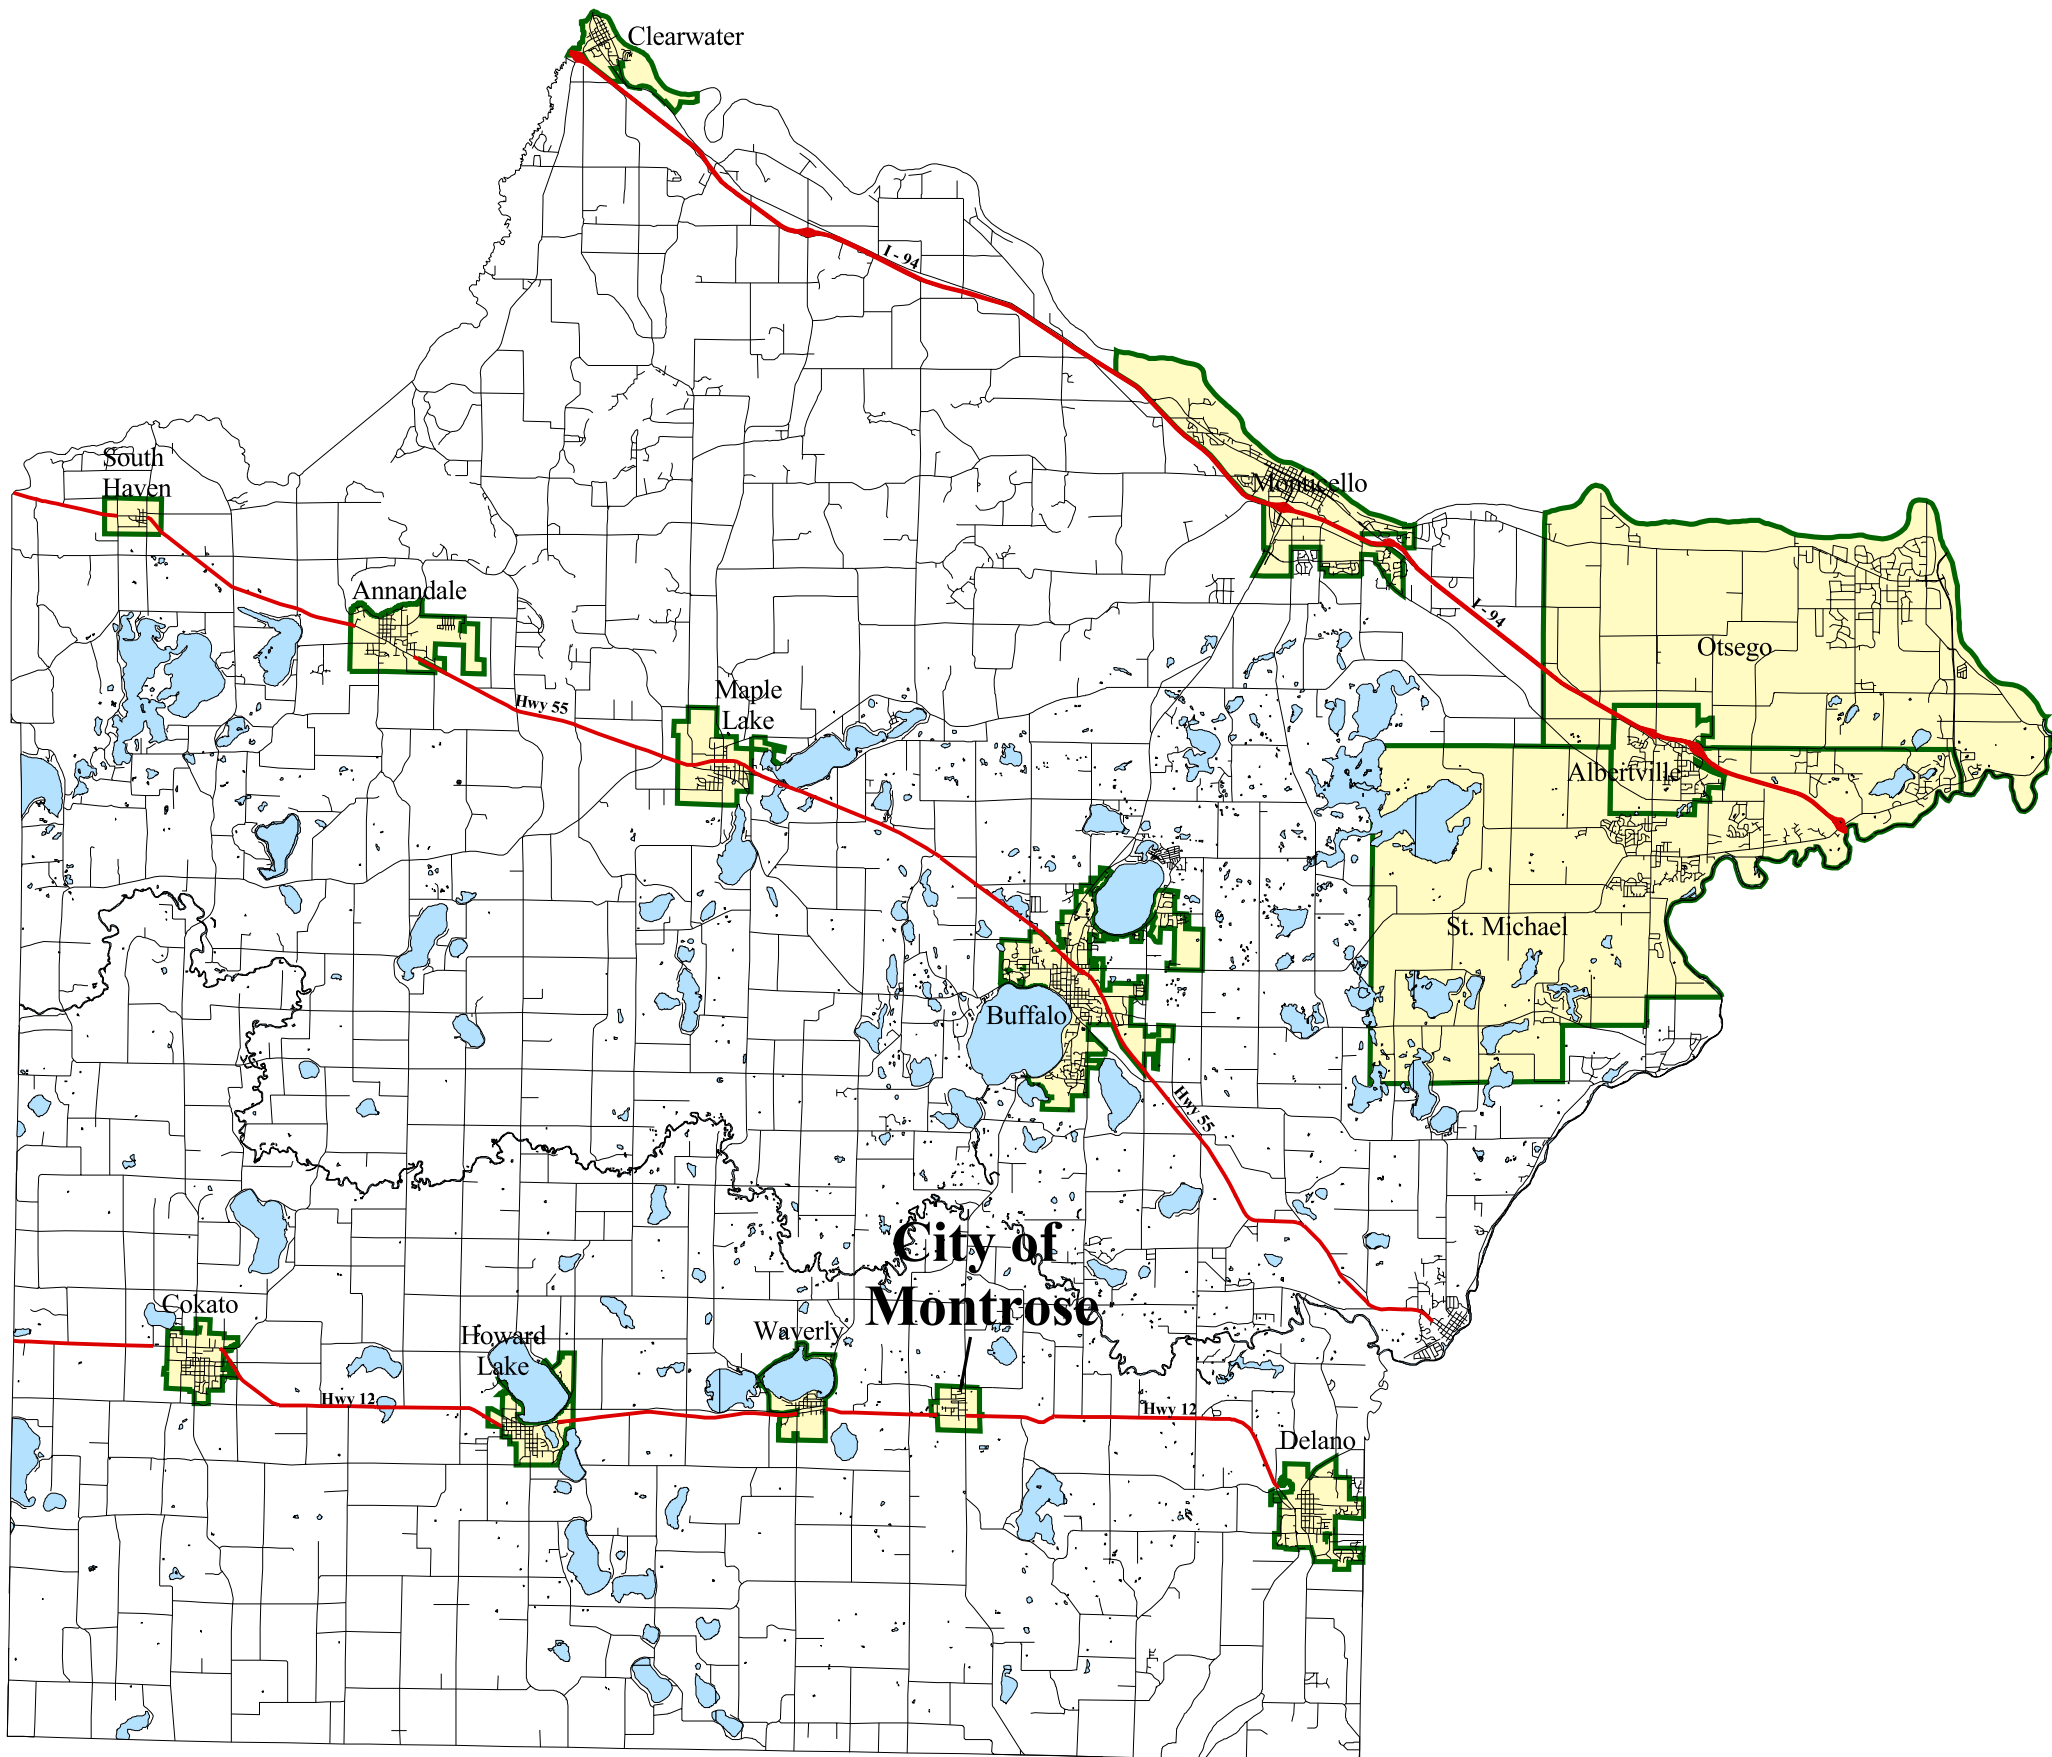

City Location

City of Montrose Comprehensive Plan

Legend

-  Incorporated Areas
-  Lakes
-  Roads
-  Highways

 **NORTHWEST ASSOCIATED CONSULTANTS, INC.**
5775 Wayzata Boulevard, Suite 555, St. Louis Park, MN 55416
Telephone: 952.595.9636 Facsimile: 952.595.9837 planners@nacplanning.com

Source: MN DNR, Wright Co. GIS, & Northwest Associated Consultants
August 2002