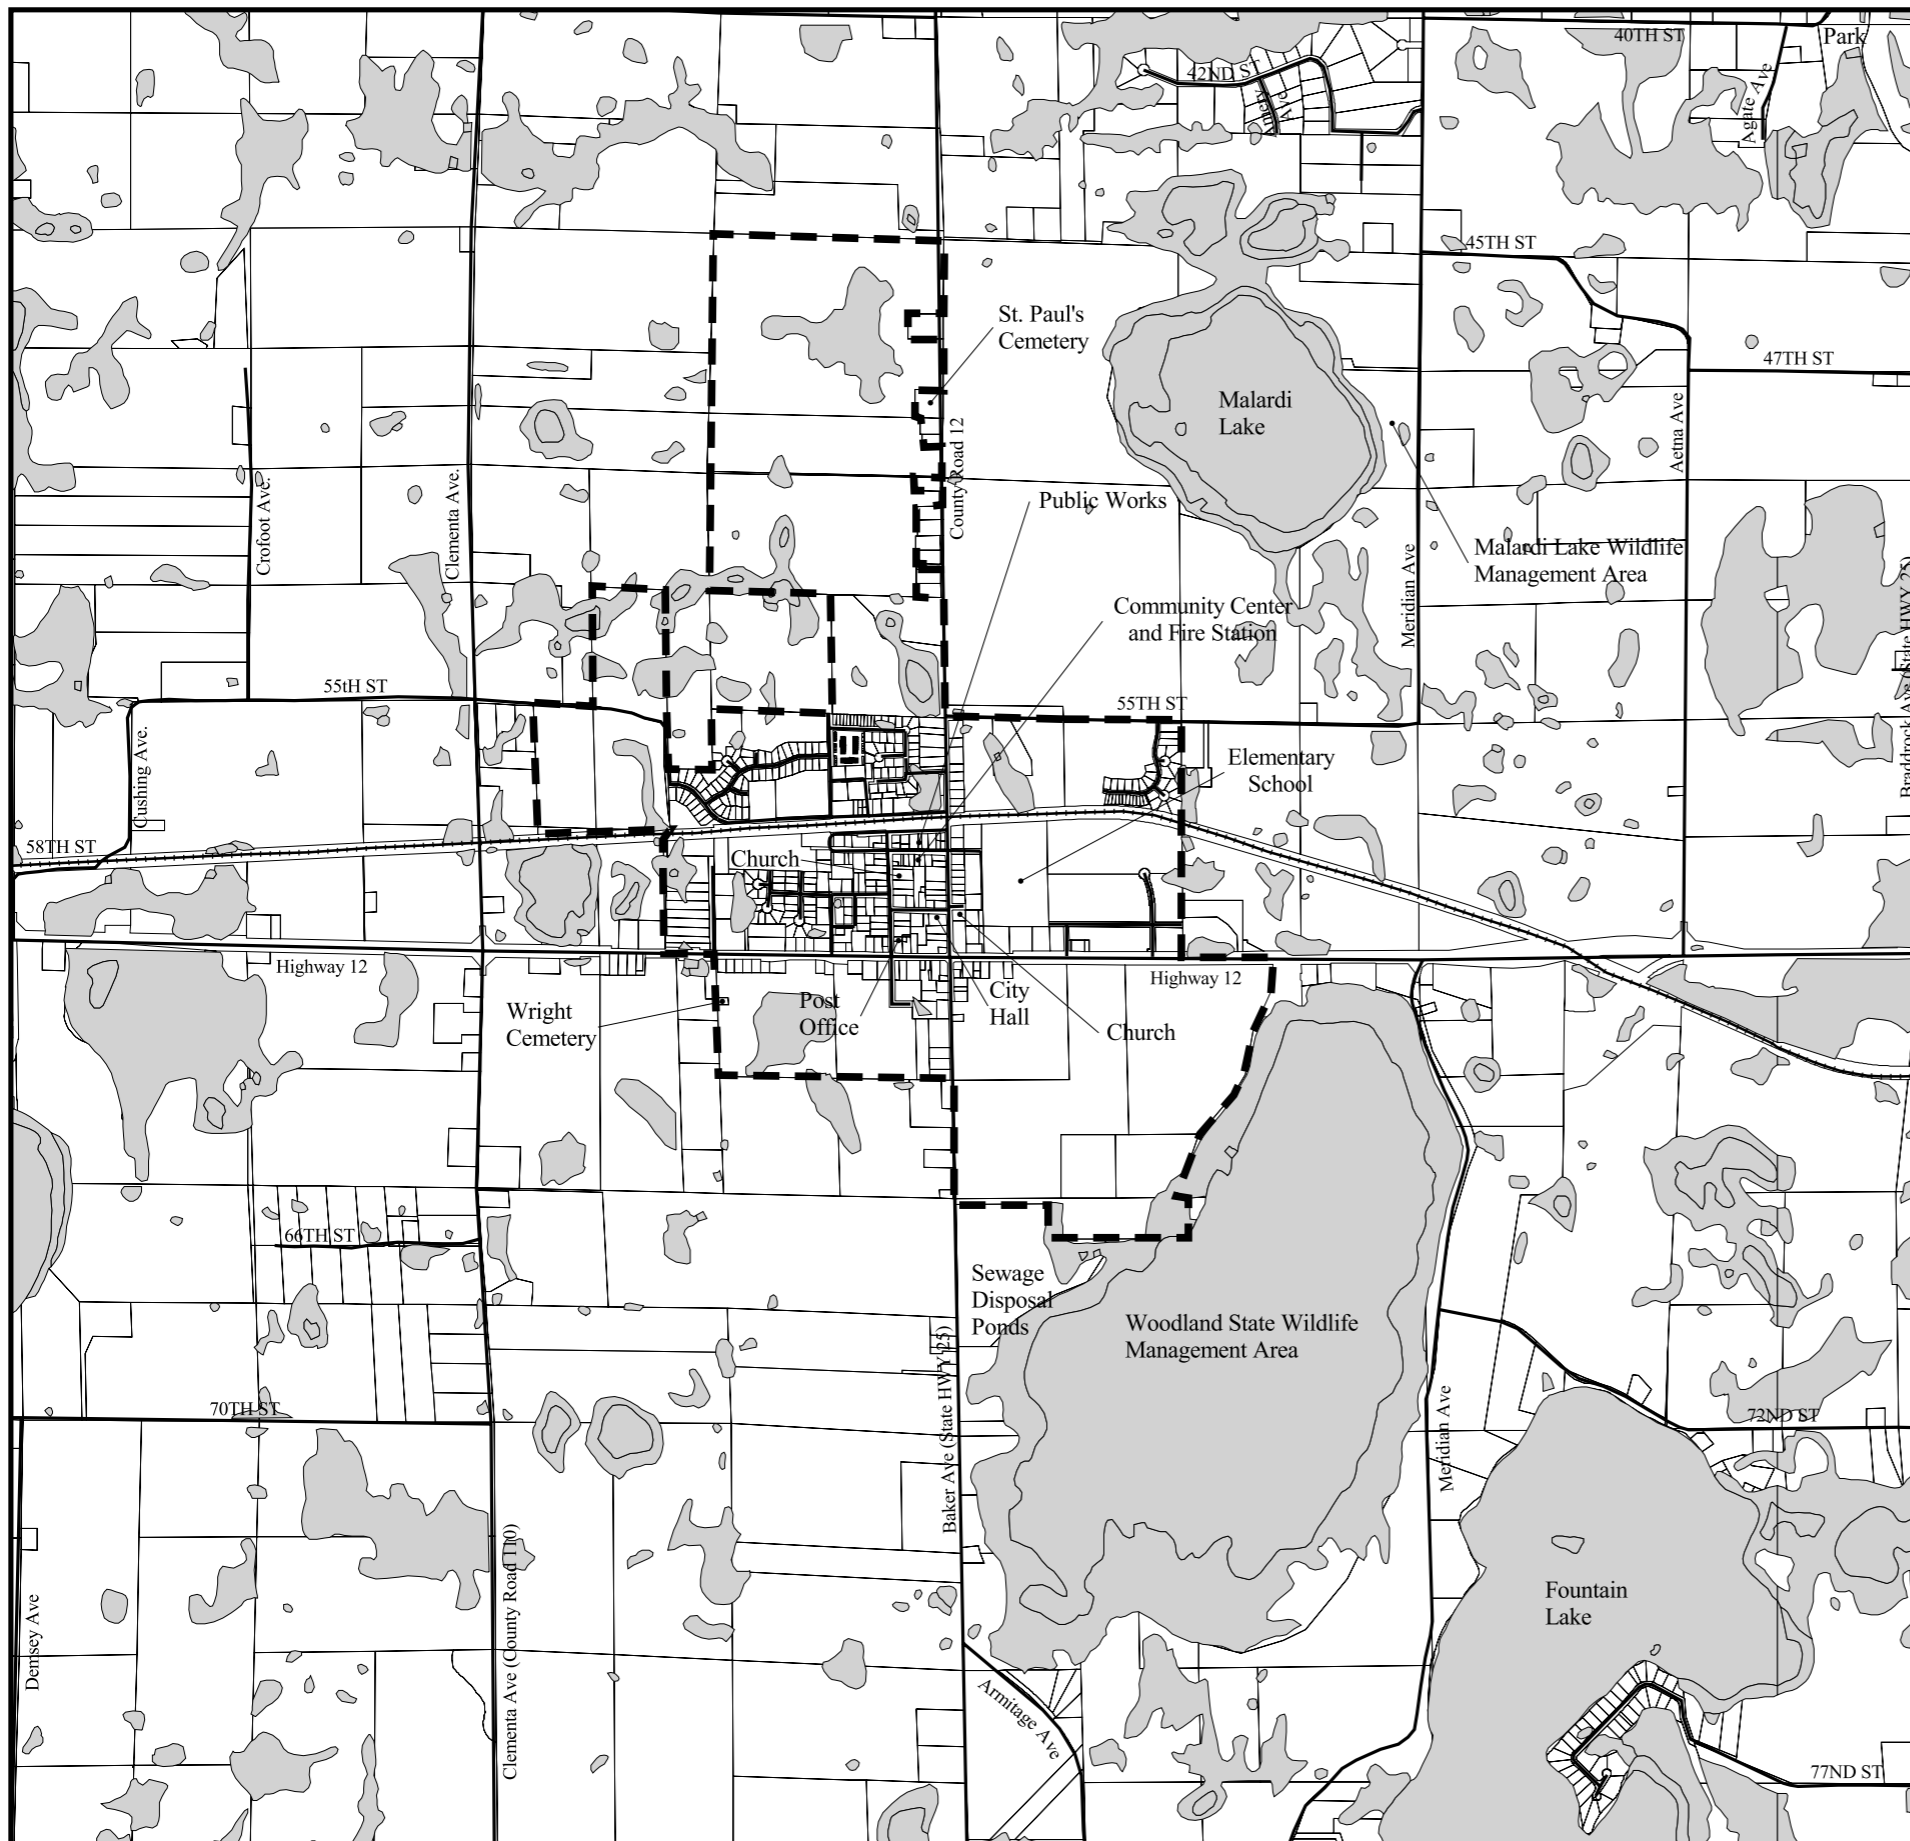

Community Facilities

City of Montrose Comprehensive Plan

Legend

-  Railroad
-  Roads
-  City Limits
-  Wetlands

0 0.5 Miles

 **NORTHWEST ASSOCIATED CONSULTANTS, INC.**
5775 Weyzata Boulevard, Suite 555, St. Louis Park, MN 55416
Telephone: 952.896.9636 Facsimile: 952.896.9537 planners@nacplanning.com

Source: MN DNR, Wright Co. GIS, & Northwest Associated Consultants
August 2002